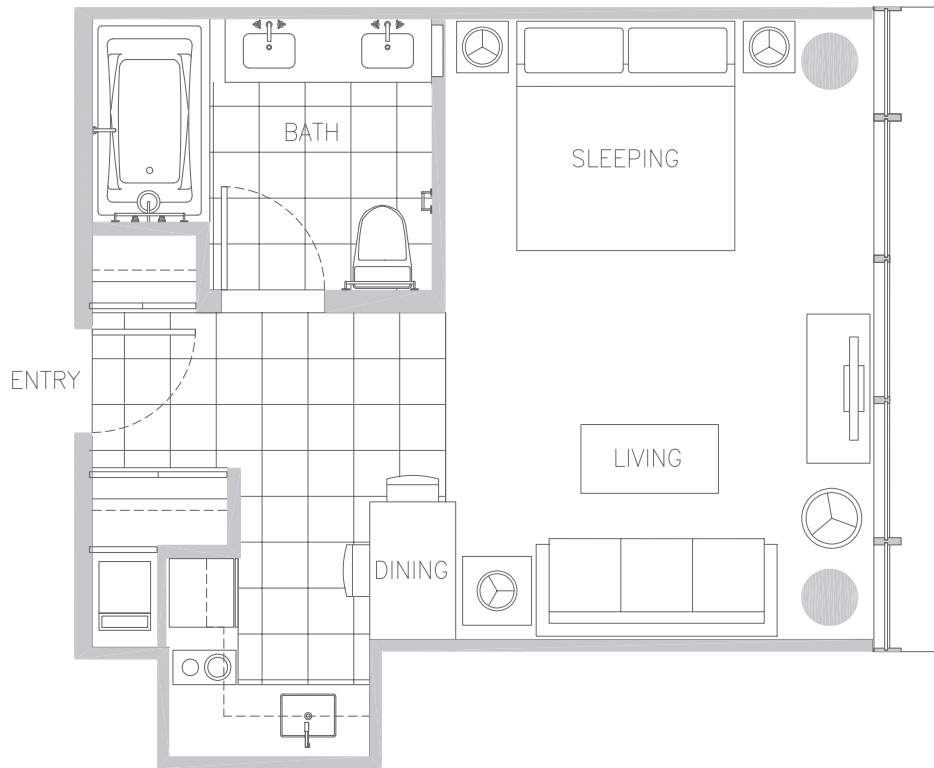

TRUMP
INTERNATIONAL
HOTEL & TOWER
WAIKIKI BEACH WALK

Plan SK
441 sq.ft. Interior

Beach Walk

Kalila Road

Saratoga Road