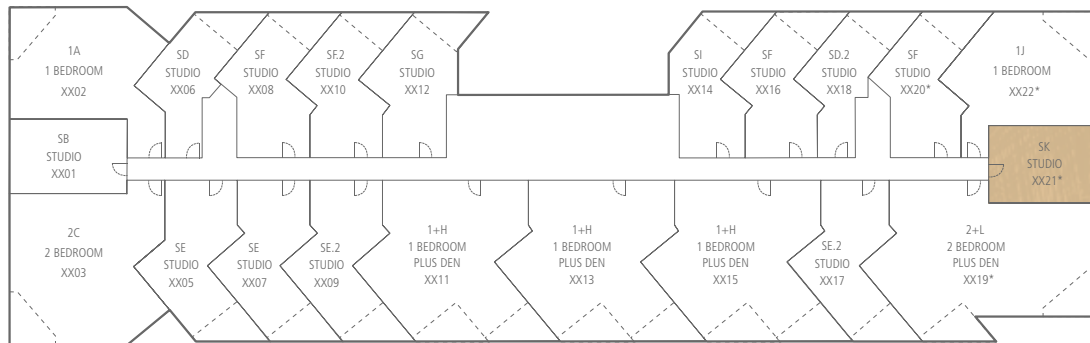

TRUMP
INTERNATIONAL
HOTEL & TOWER
WAIKIKI BEACH WALK

Plan SK
441 sq.ft. Interior

Beach Walk

Kalila Road

Saratoga Road