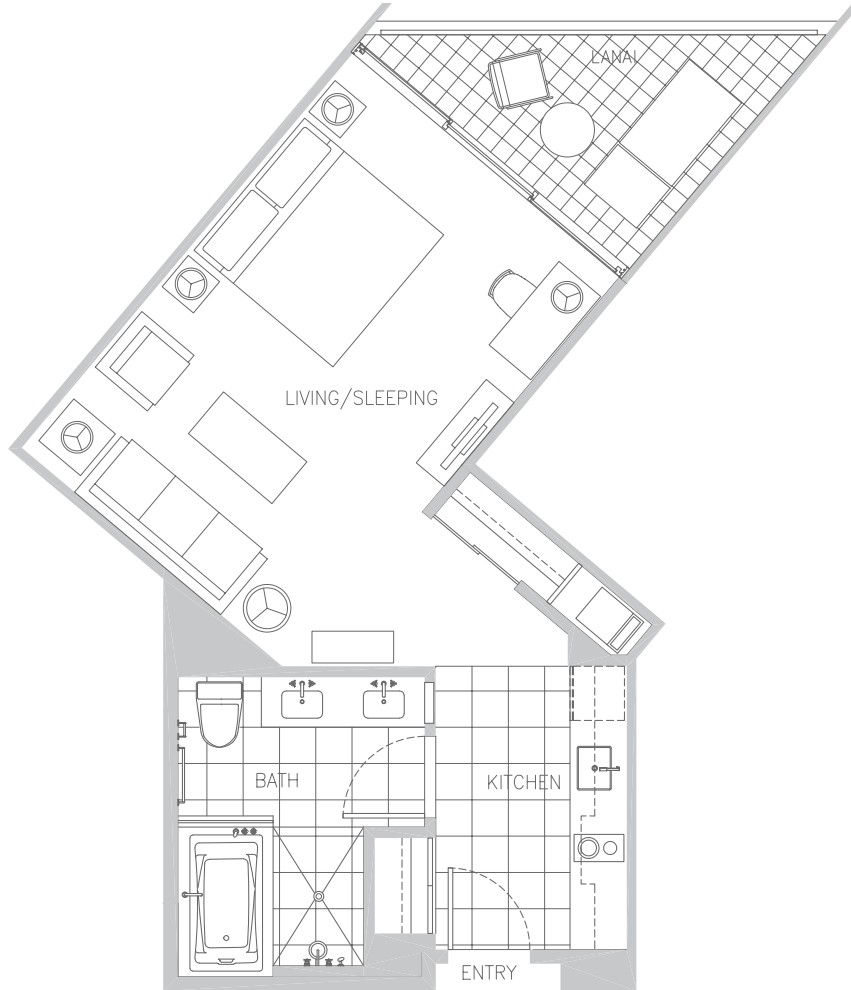

TRUMP
INTERNATIONAL
HOTEL & TOWER
WAIKIKI BEACH WALK

Plan SF & SF2

492 - 510 sq.ft. Interior | 75 sq.ft. Lanai

Beach Walk

Kalia Road

Saratoga Road