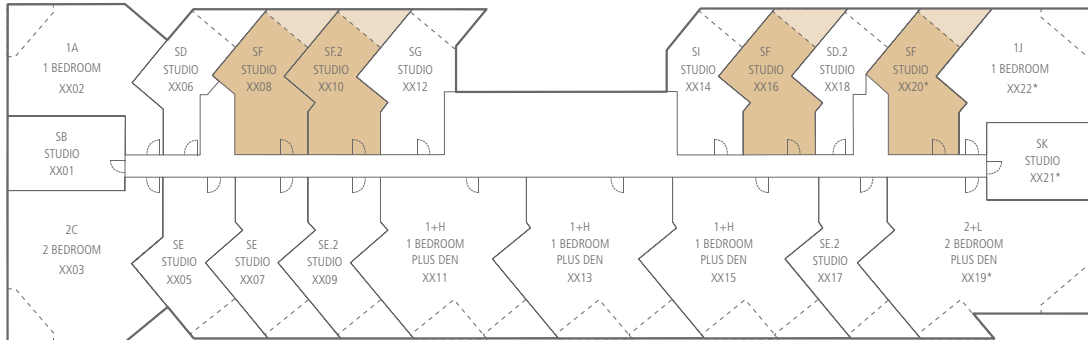

TRUMP
INTERNATIONAL
HOTEL & TOWER
WAIKIKI BEACH WALK

Plan SF & SF2

492 - 510 sq.ft. Interior | 75 sq.ft. Lanai

Beach Walk

Kalia Road

Saratoga Road