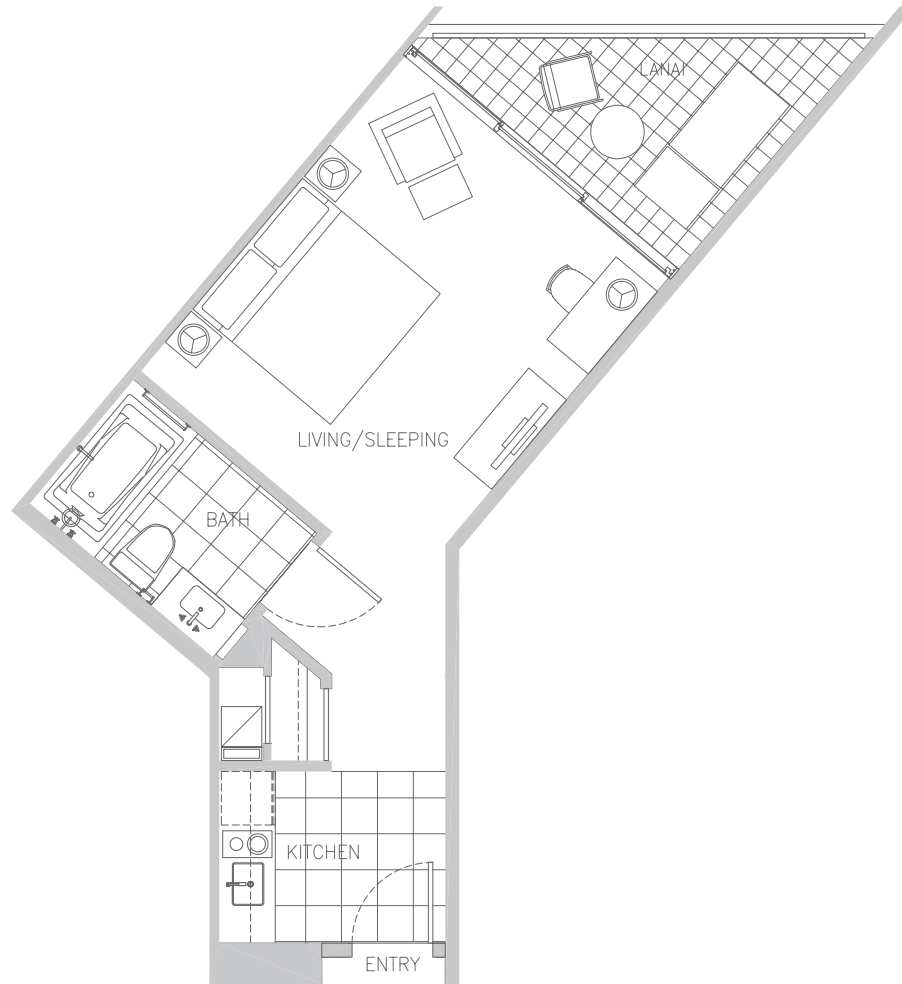

TRUMP
INTERNATIONAL
HOTEL & TOWER
WAIKIKI BEACH WALK

Plan SD & SD.2
355-388 sq.ft. Interior | 75 sq.ft. Lanai

Beach Walk

Saratoga Road

Kalila Road