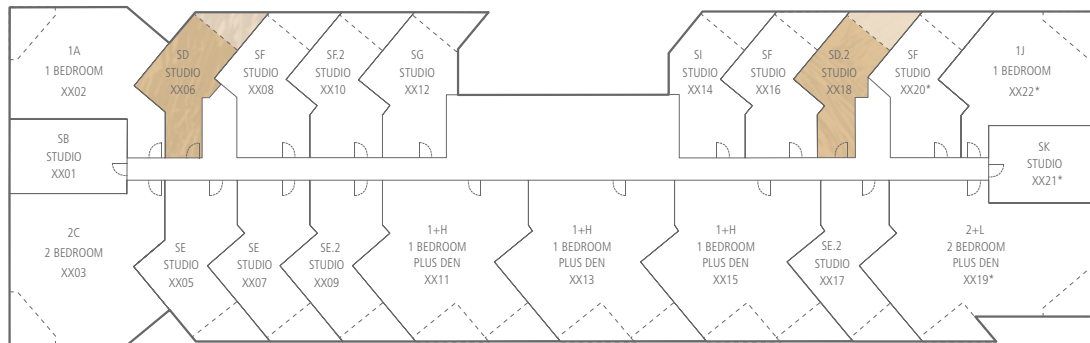

TRUMP
INTERNATIONAL
HOTEL & TOWER
WAIKIKI BEACH WALK

Plan SD & SD.2
355-388 sq.ft. Interior | 75 sq.ft. Lanai

Beach Walk

Saratoga Road

Kalila Road