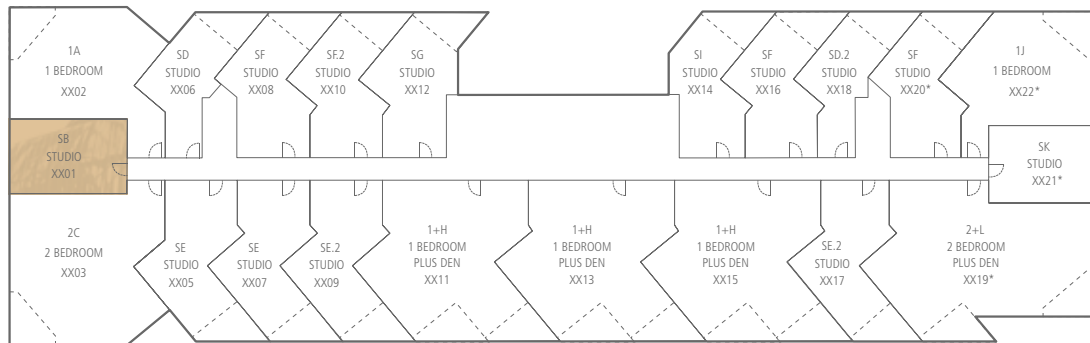

TRUMP
INTERNATIONAL
HOTEL & TOWER
WAIKIKI BEACH WALK

Plan SB
418 sq.ft. Interior

Beach Walk

Kalia Road

Saratoga Road