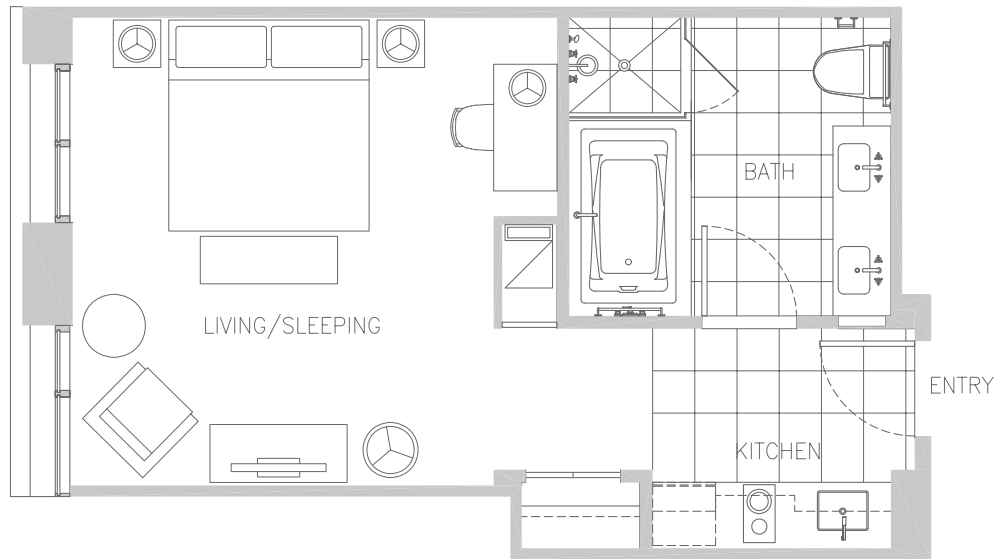

TRUMP
INTERNATIONAL
HOTEL & TOWER
WAIKIKI BEACH WALK

Plan SB
418 sq.ft. Interior

Beach Walk

Kalia Road

Saratoga Road