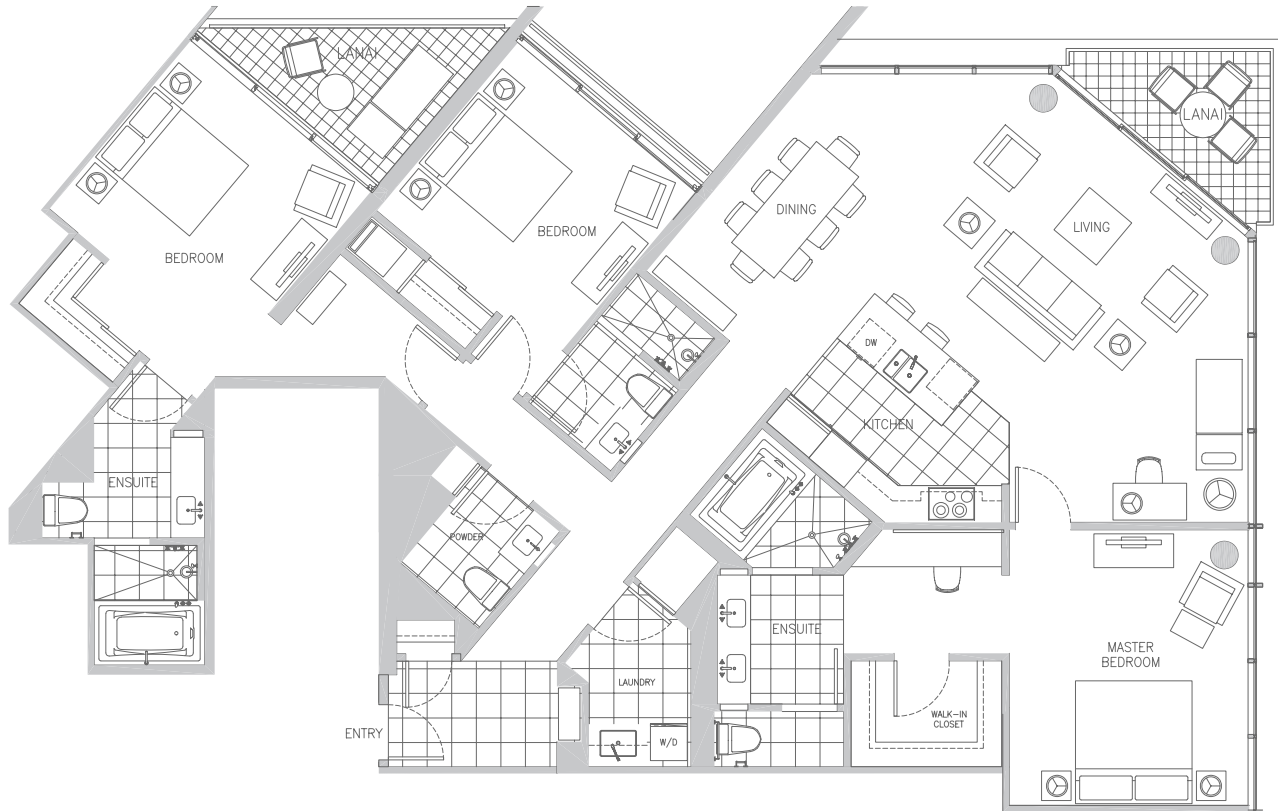

TRUMP
INTERNATIONAL
HOTEL & TOWER
WAIKIKI BEACH WALK

Plan 3H
2040-2050 sq.ft. Interior | 147 sq.ft. Lanai

In an effort to continually improve its product, the developer reserves the right to change floor plans and specifications. Floor plans are artist's conceptions and are not intended to be precise depictions of the buildings, landscaping, and other improvements and are not necessarily to scale. Variation may occur based on individual site locations. All square footage is approximate.