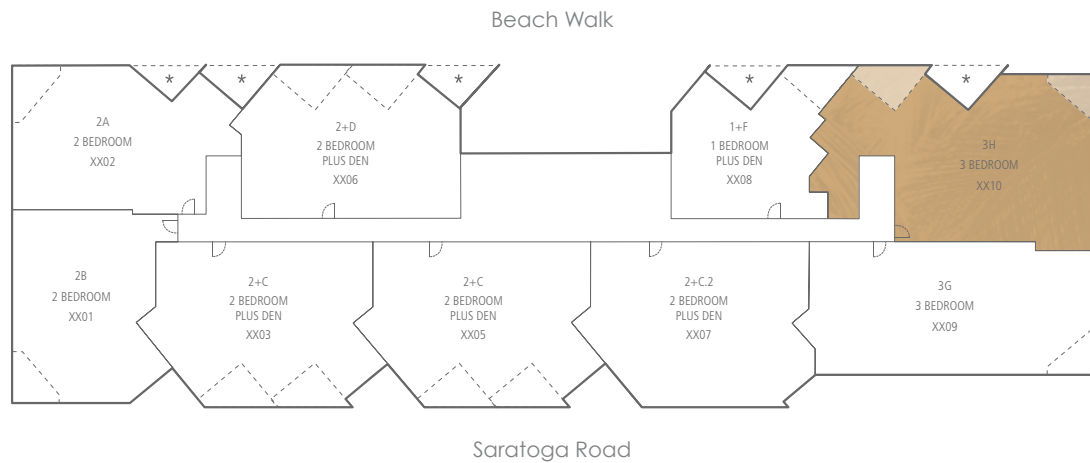

TRUMP
INTERNATIONAL
HOTEL & TOWER
WAIKIKI BEACH WALK

Plan 3H
2040-2050 sq.ft. Interior | 147 sq.ft. Lanai

In an effort to continually improve its product, the developer reserves the right to change floor plans and specifications. Floor plans are artist's conceptions and are not intended to be precise depictions of the buildings, landscaping, and other improvements and are not necessarily to scale. Variation may occur based on individual site locations. All square footage is approximate.