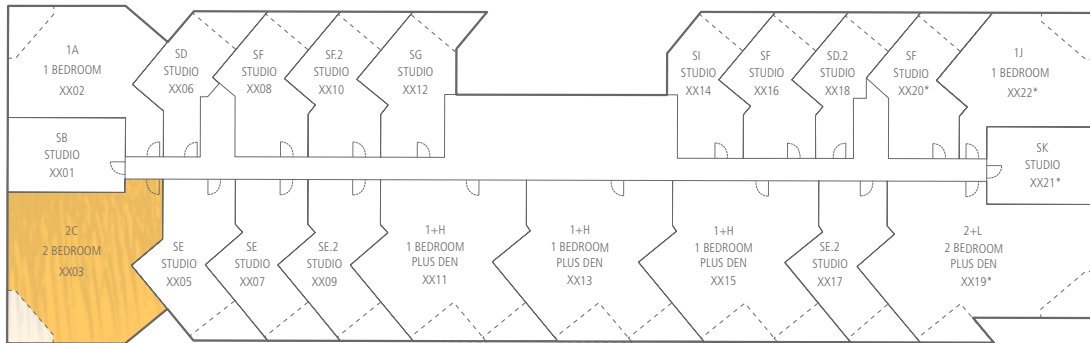

TRUMP
INTERNATIONAL
HOTEL & TOWER[®]
WAIKIKI BEACH WALK[®]

Plan 2C
1139 sq.ft. Interior | 73 sq.ft. Lanai

Beach Walk

In an effort to continually improve its product, the developer reserves the right to change floor plans and specifications. Floor plans are artist's conceptions and are not intended to be precise depictions of the buildings, landscaping, and other improvements and are not necessarily to scale. Variation may occur based on individual site locations. All square footage is approximate.