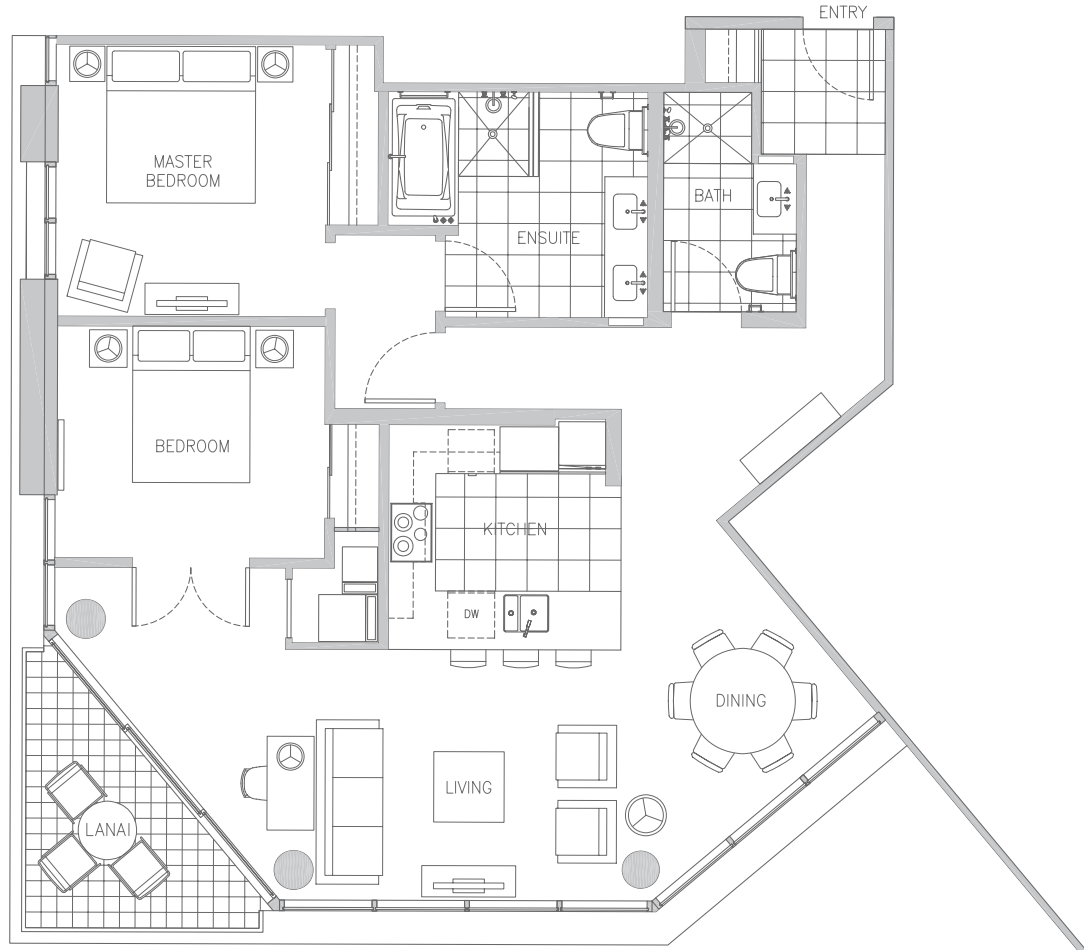

TRUMP
INTERNATIONAL
HOTEL & TOWER[®]
WAIKIKI BEACH WALK[®]

Plan 2C
1139 sq.ft. Interior | 73 sq.ft. Lanai

Beach Walk

In an effort to continually improve its product, the developer reserves the right to change floor plans and specifications. Floor plans are artist's conceptions and are not intended to be precise depictions of the buildings, landscaping, and other improvements and are not necessarily to scale. Variation may occur based on individual site locations. All square footage is approximate.