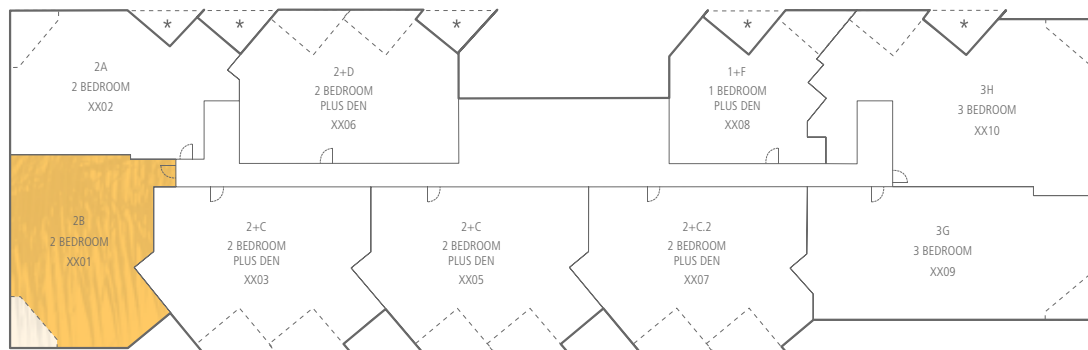

TRUMP  
INTERNATIONAL  
HOTEL & TOWER  
WAIKIKI BEACH WALK

Plan 2B  
1406 sq.ft. Interior | 73 sq.ft. Lanai

Beach Walk

Saratoga Road