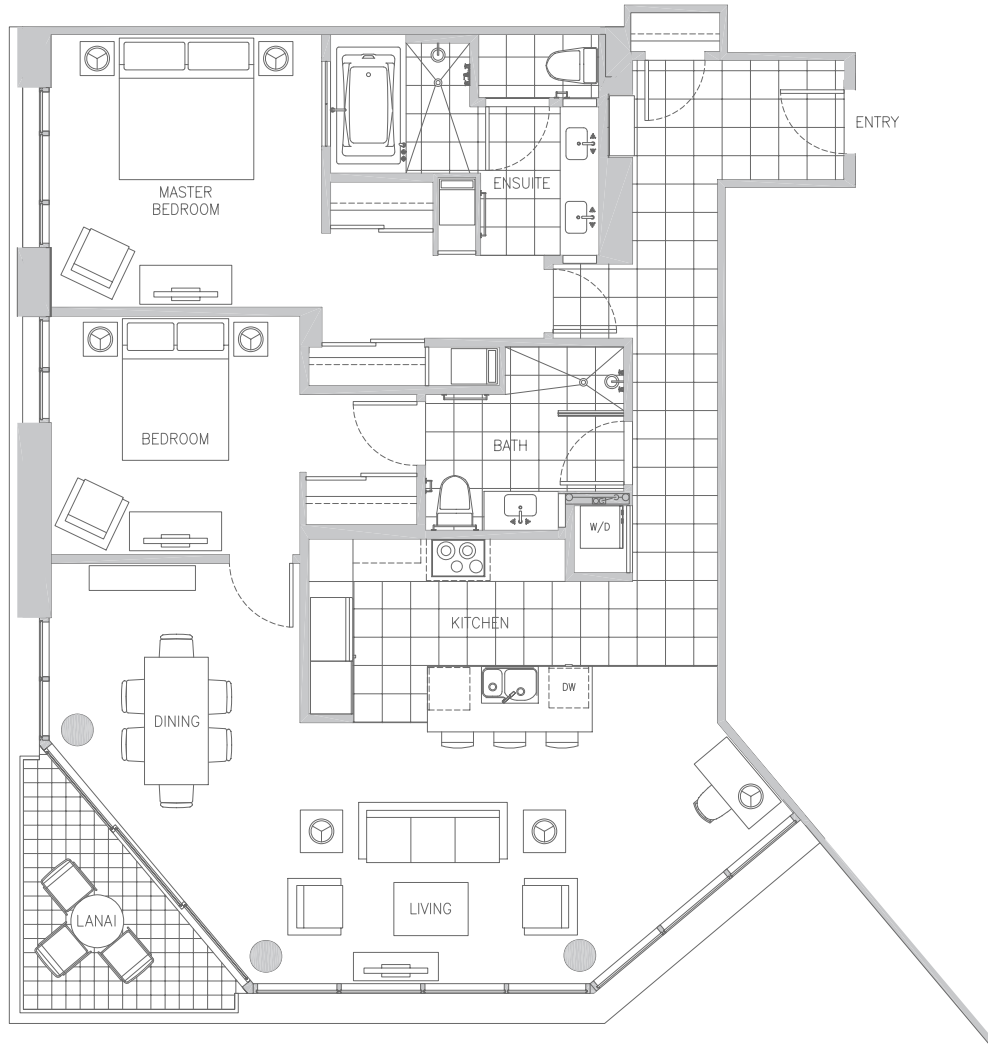

TRUMP  
INTERNATIONAL  
HOTEL & TOWER  
WAIKIKI BEACH WALK

Plan 2B  
1406 sq.ft. Interior | 73 sq.ft. Lanai

Beach Walk

Saratoga Road