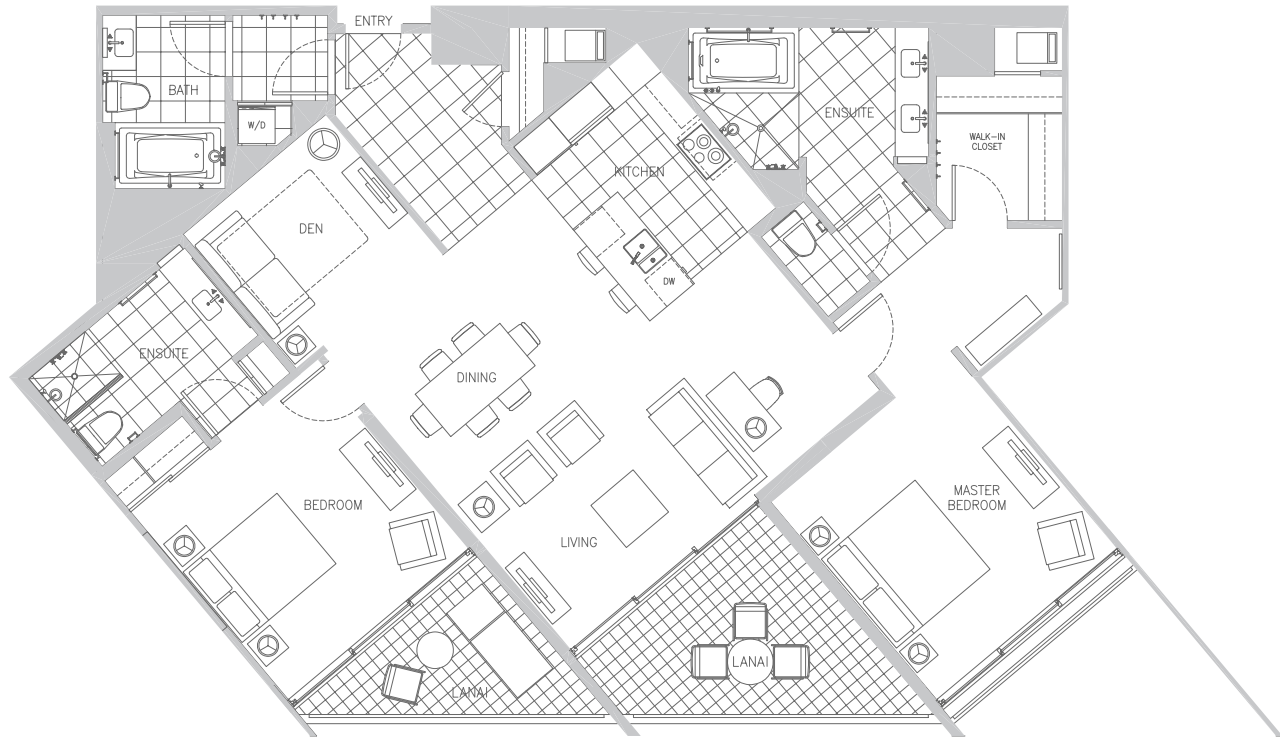

TRUMP
INTERNATIONAL
HOTEL & TOWER
WAIKIKI BEACH WALK

Plan 2+D

1660-1673 sq.ft Interior | 210 sq.ft. Lanai

Beach Walk

Saratoga Road