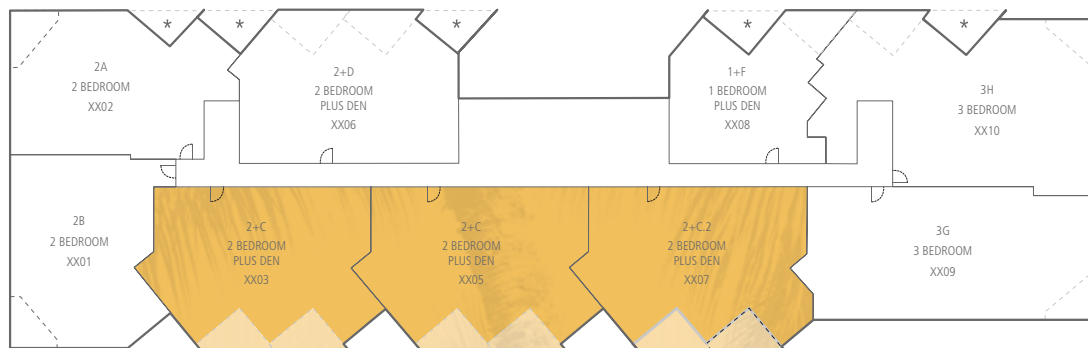

TRUMP
INTERNATIONAL
HOTEL & TOWER
WAIKIKI BEACH WALK

Plan 2+D

1660-1673 sq.ft Interior | 210 sq.ft. Lanai

Beach Walk

Saratoga Road