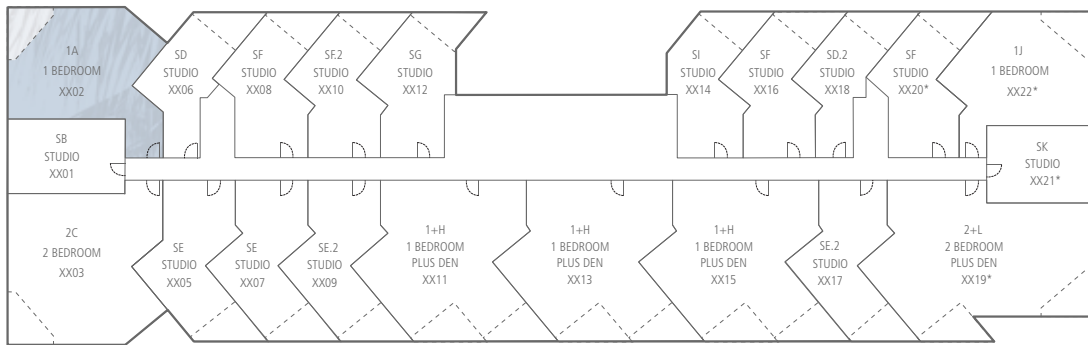

TRUMP
INTERNATIONAL
HOTEL & TOWER
WAIKIKI BEACH WALK

Plan 1A
795 sq.ft. Interior | 73 sq.ft. Lanai

Beach Walk

Saratoga Road