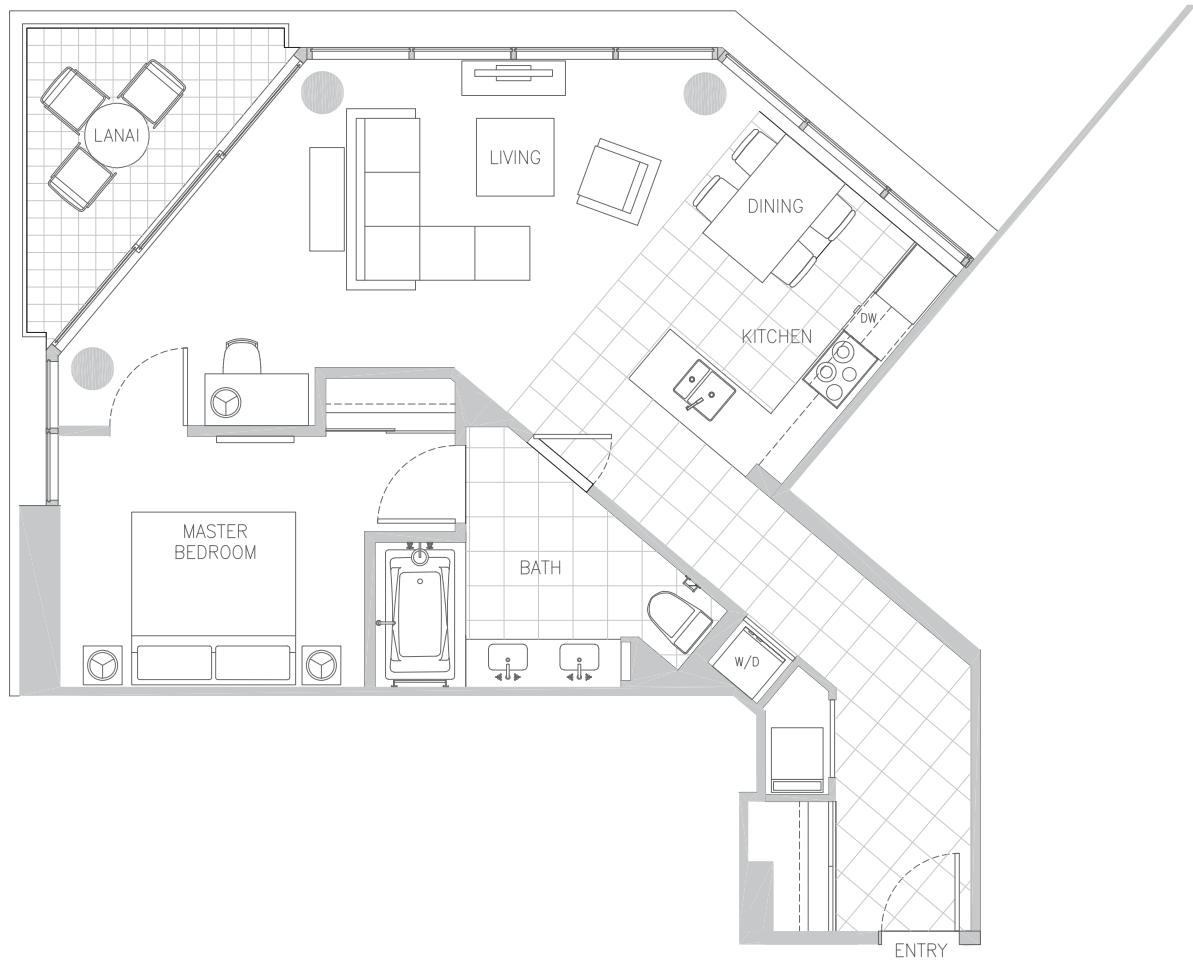

TRUMP
INTERNATIONAL
HOTEL & TOWER
WAIKIKI BEACH WALK

Plan 1A
795 sq.ft. Interior | 73 sq.ft. Lanai

Beach Walk

Saratoga Road