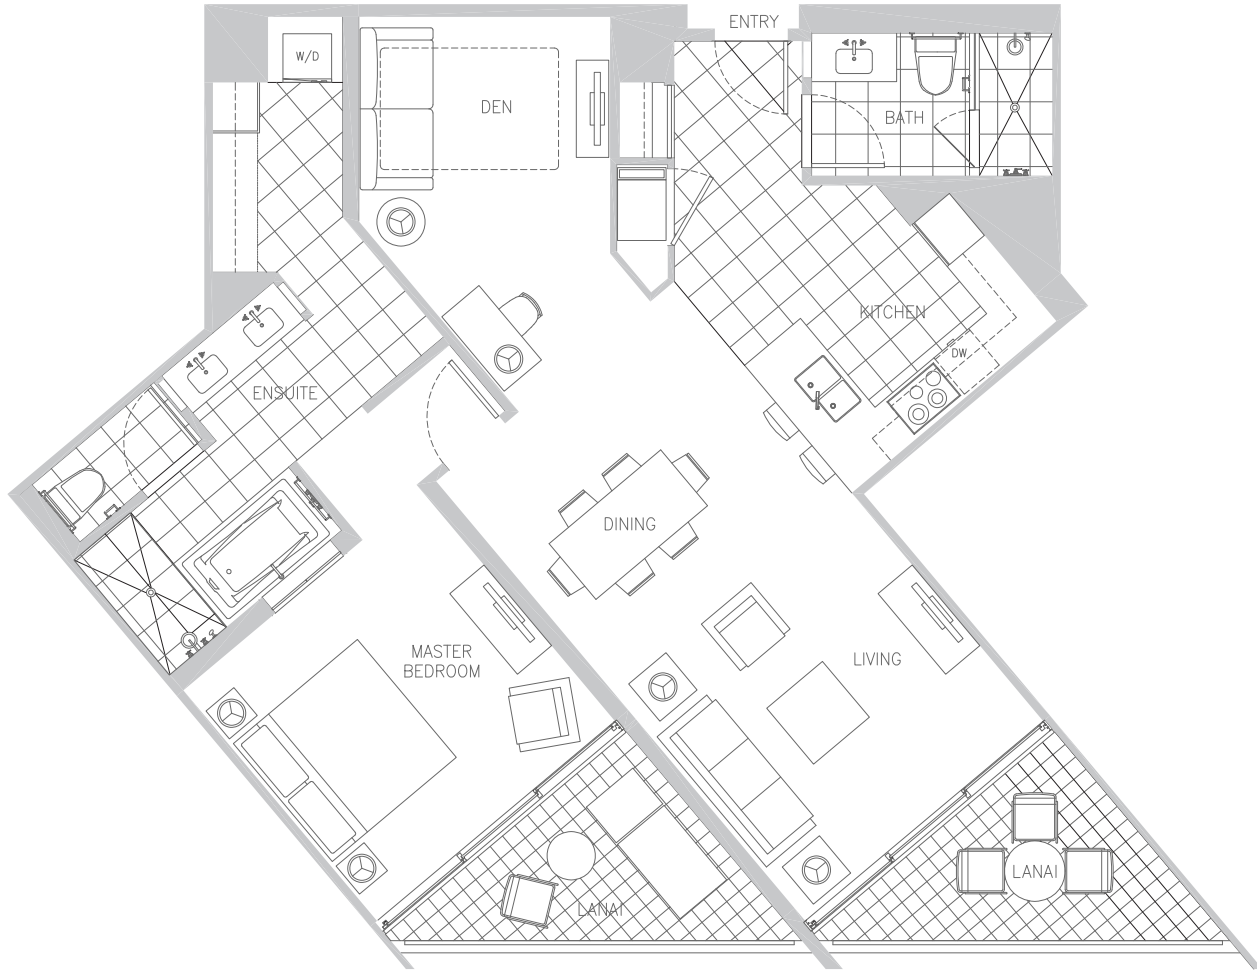

TRUMP
INTERNATIONAL
HOTEL & TOWER
WAIKIKI BEACH WALK

Plan 1+H
1111-1138 sq.ft. Interior | 154 sq.ft. Lanai

Beach Walk

Kalua Road

Saratoga Road