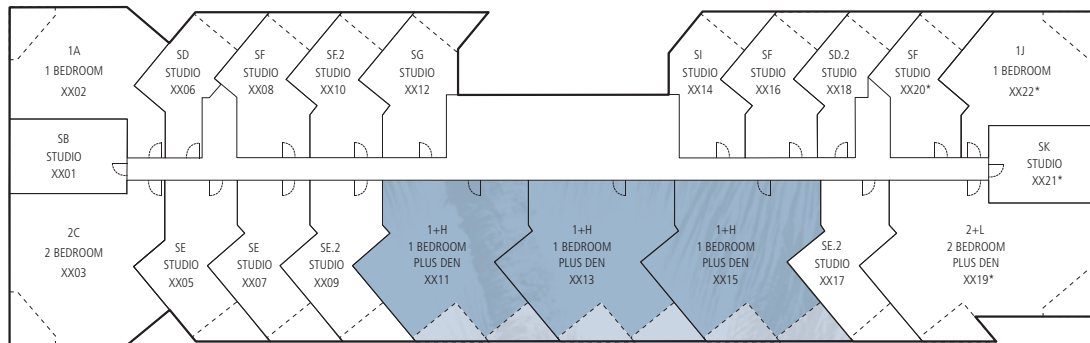

TRUMP
INTERNATIONAL
HOTEL & TOWER
WAIKIKI BEACH WALK

Plan 1+H
1111-1138 sq.ft. Interior | 154 sq.ft. Lanai

Beach Walk

Kalua Road

Saratoga Road