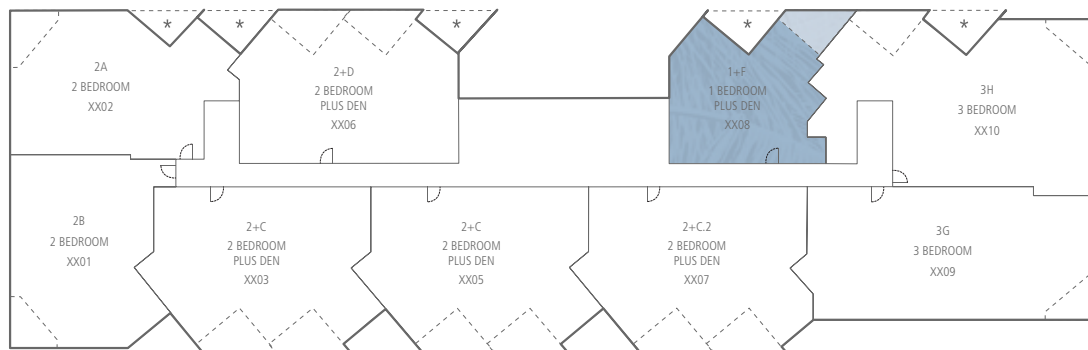

TRUMP
INTERNATIONAL
HOTEL & TOWER
WAIKIKI BEACH WALK

Plan 1+F
1027 sq.ft. Interior | 100 sq.ft. Lanai

Beach Walk

Saratoga Road

Kalia Road