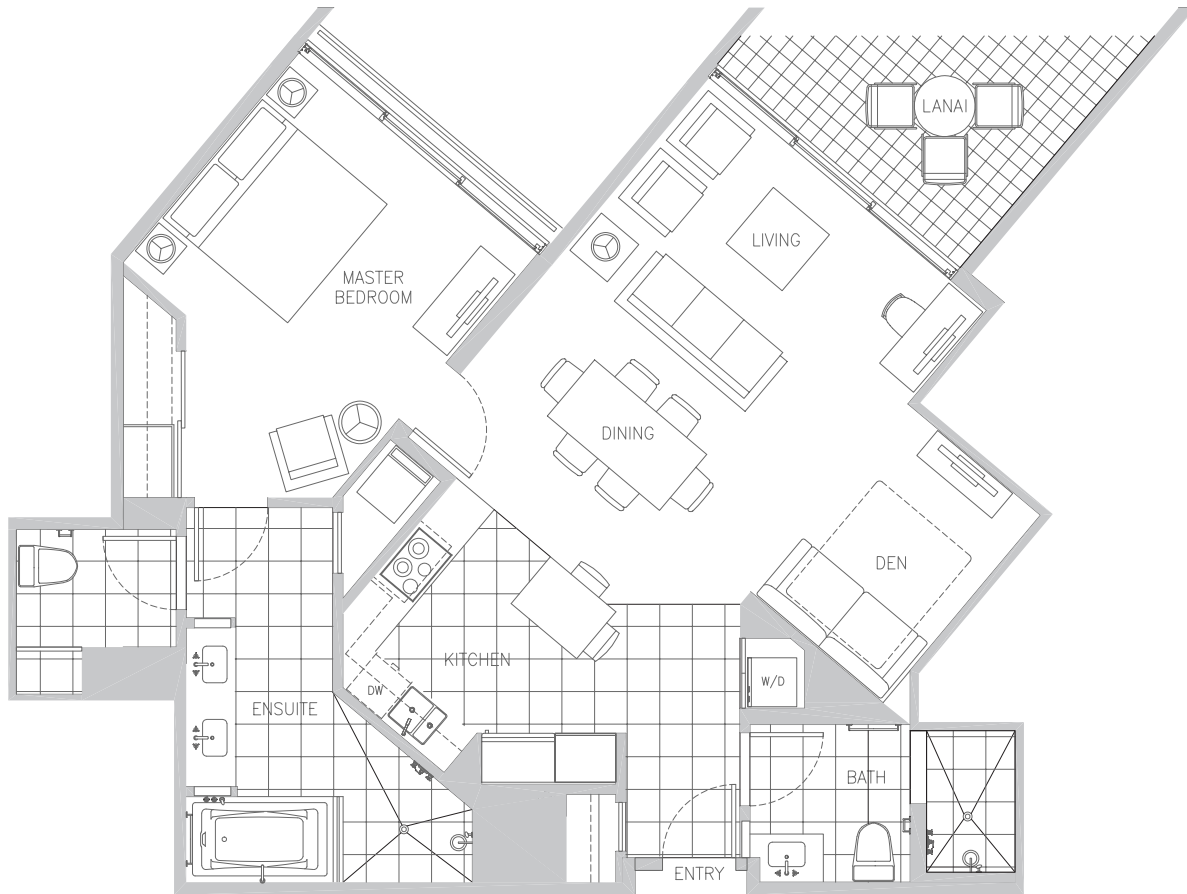

TRUMP
INTERNATIONAL
HOTEL & TOWER
WAIKIKI BEACH WALK

Plan 1+F
1027 sq.ft. Interior | 100 sq.ft. Lanai

Beach Walk

Saratoga Road

Kalia Road