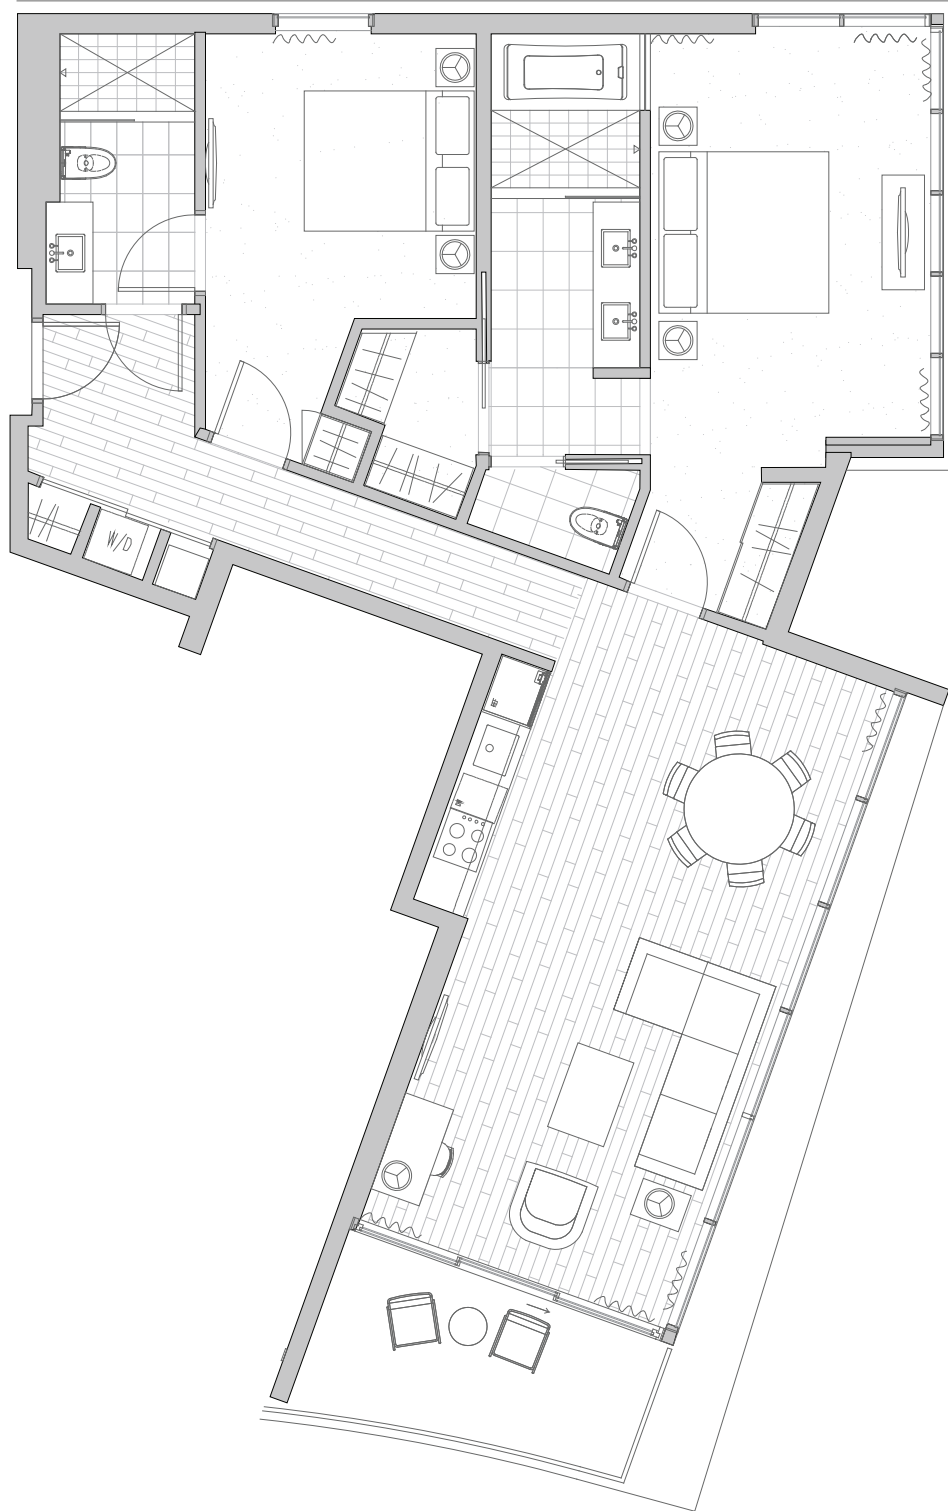

THE RITZ-CARLTON RESIDENCES®
WAIKIKI BEACH

DELUXE RESIDENCE - TWO BEDROOM 16

Approximately 1,143 sq. ft.