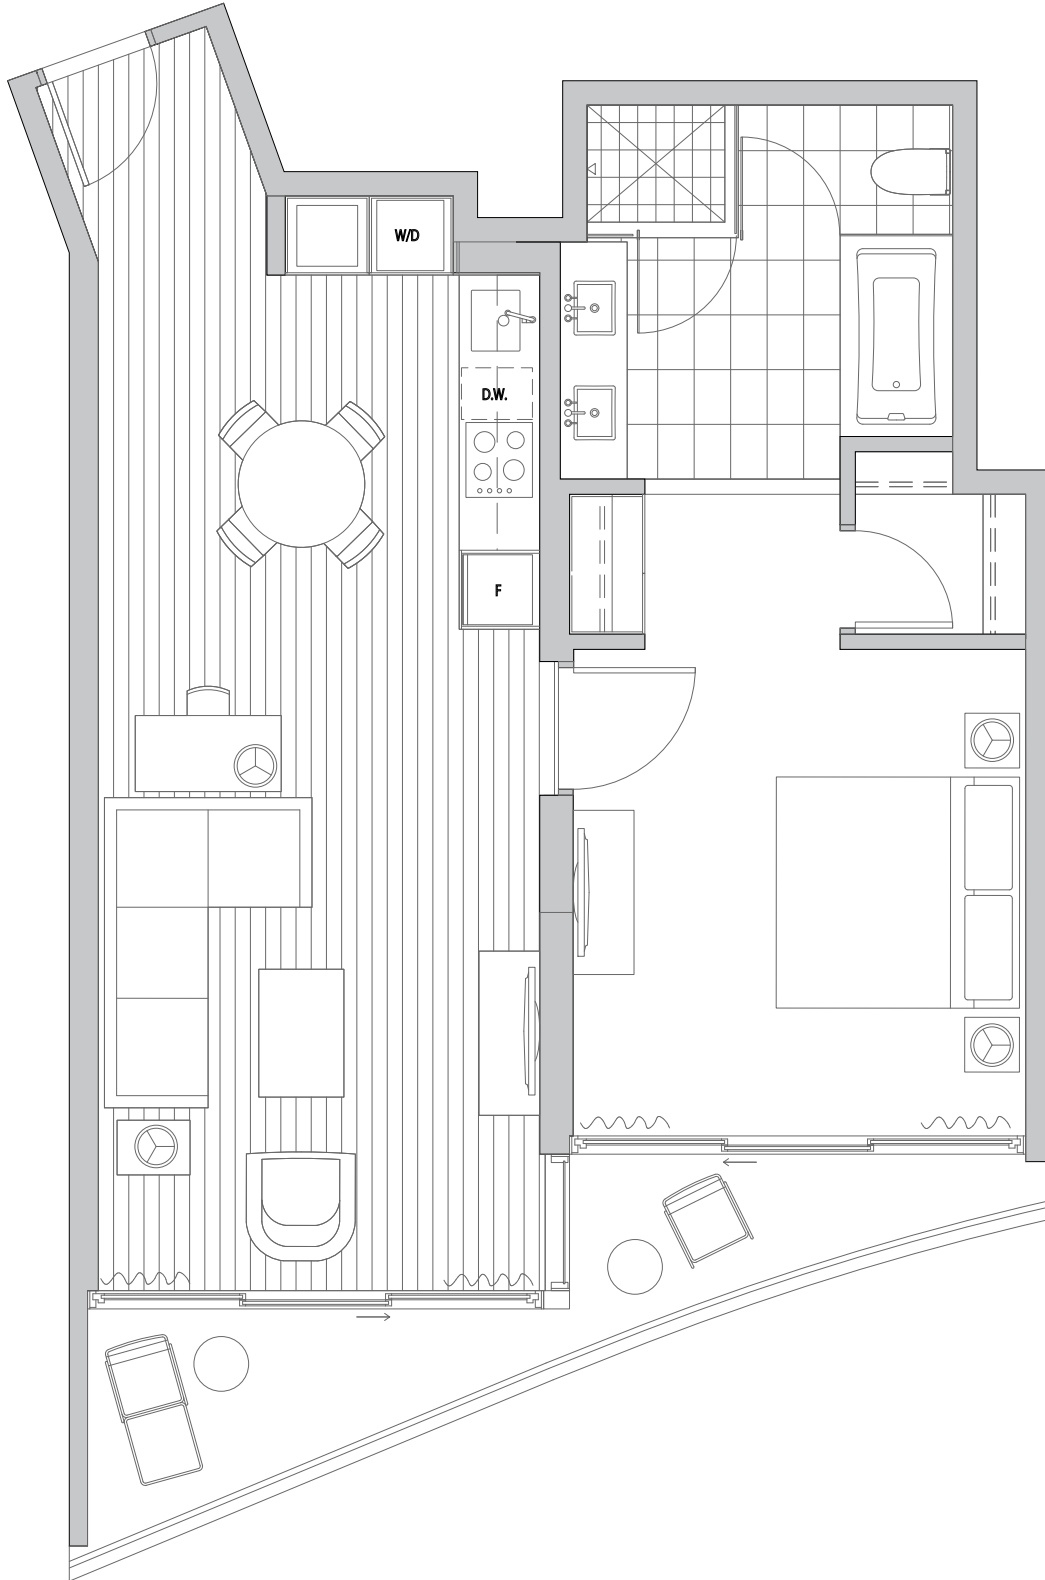

THE RITZ-CARLTON RESIDENCES®
WAIKIKI BEACH

DELUXE RESIDENCE - SUPERIOR ONE BEDROOM 15
Approximately 753 sq. ft.