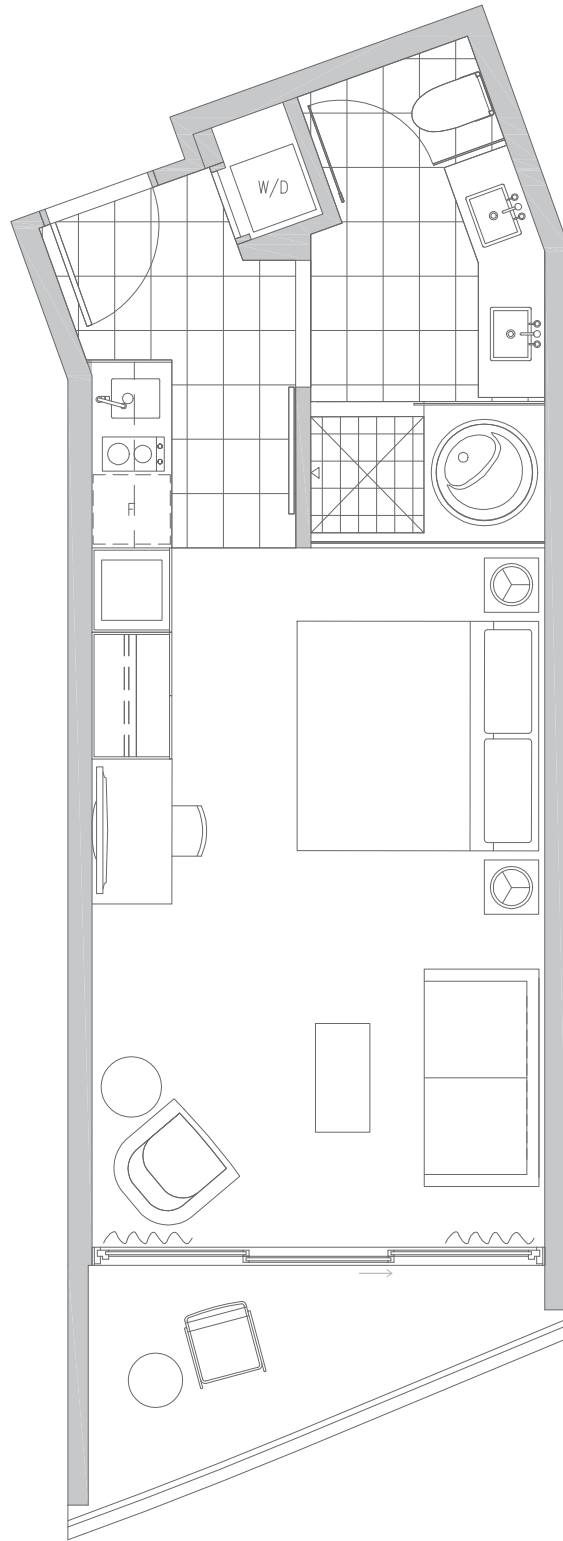

THE RITZ-CARLTON RESIDENCES®
WAIKIKI BEACH

DELUXE RESIDENCE - STUDIO 12

Approximately 401 sq. ft.