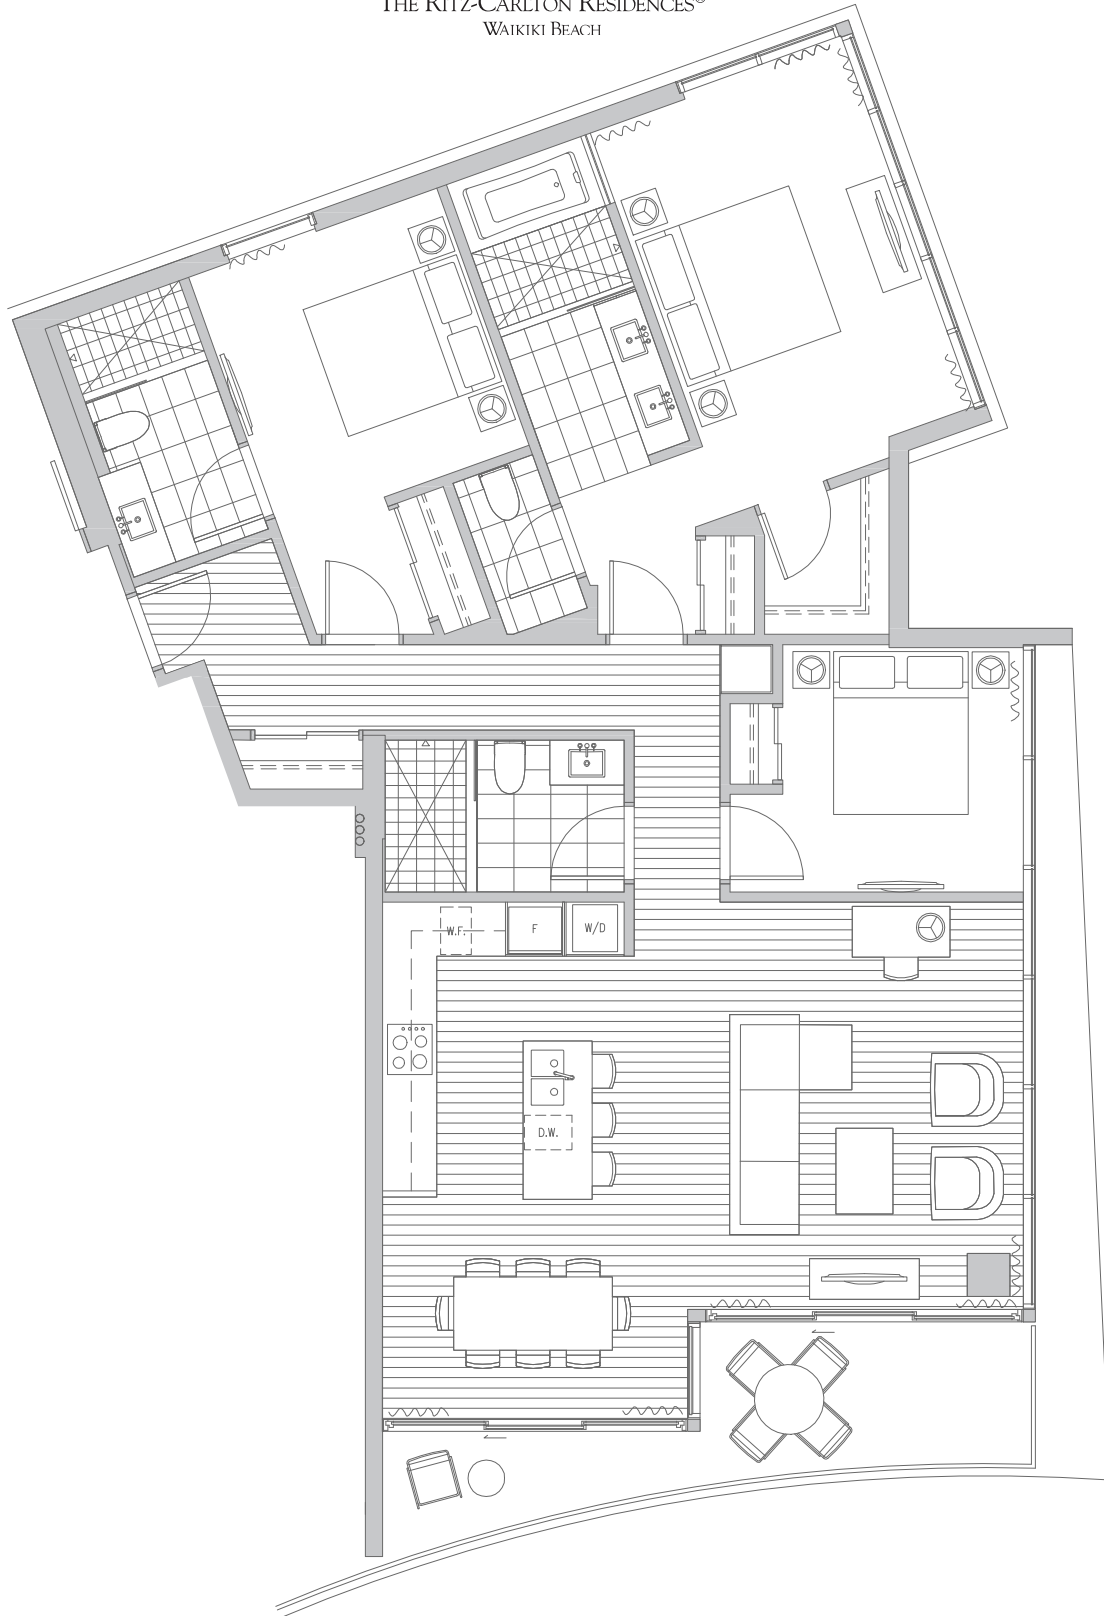

THE RITZ-CARLTON RESIDENCES®  
WAIKIKI BEACH

GRAND RESIDENCE - THREE BEDROOM 10

Approximately 1,505 sq. ft.