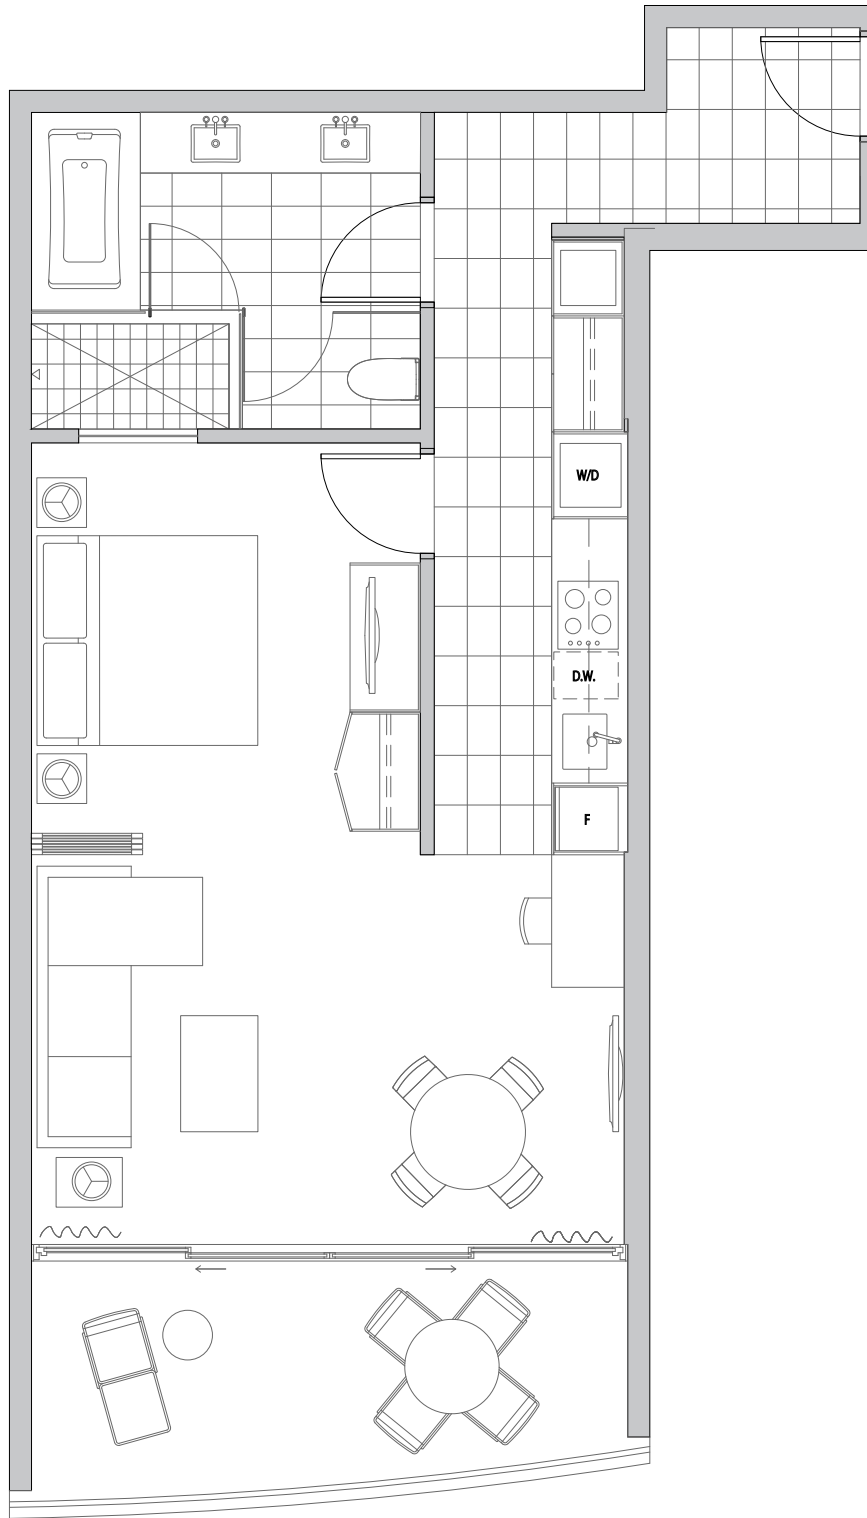

THE RITZ-CARLTON RESIDENCES®
WAIKIKI BEACH

DELUXE RESIDENCE - ONE BEDROOM 10

Approximately 664 sq. ft.