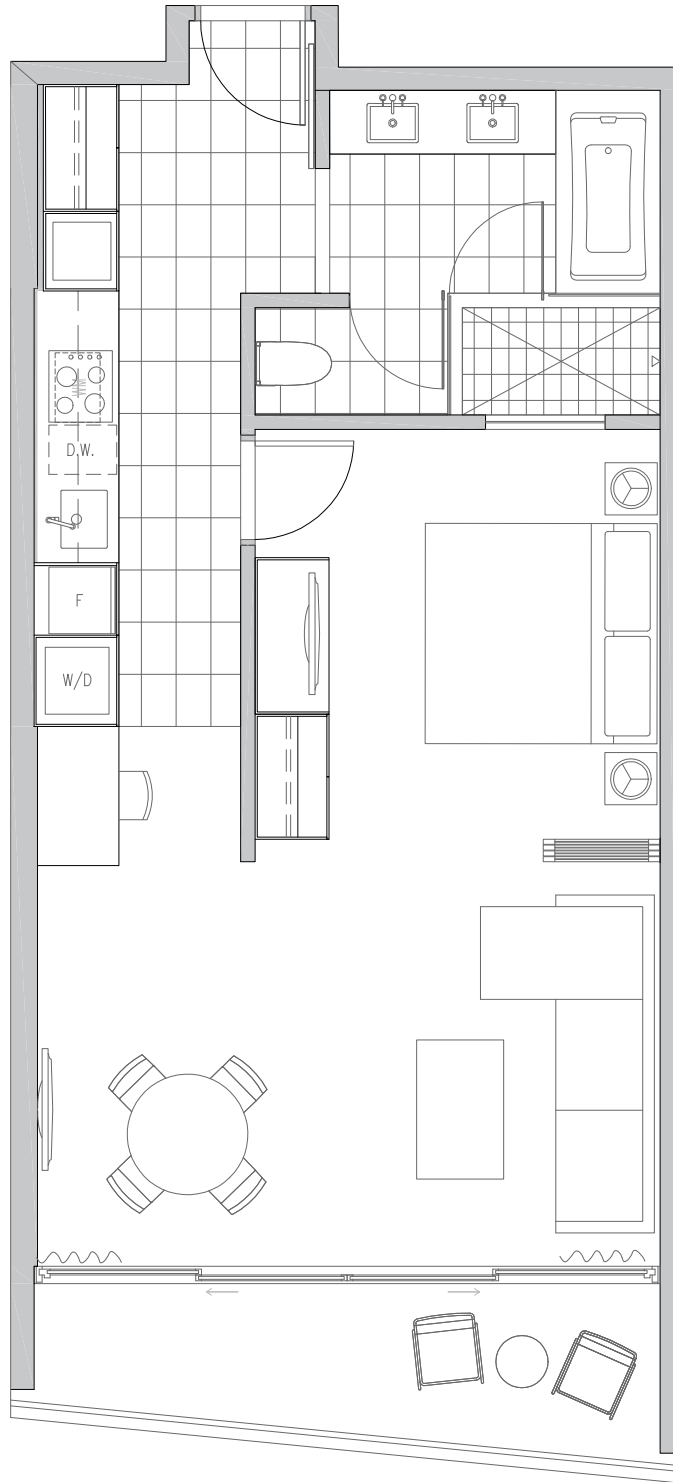

THE RITZ-CARLTON RESIDENCES®
WAIKIKI BEACH

DELUXE RESIDENCE - ONE BEDROOM 05

Approximately 623 sq. ft.