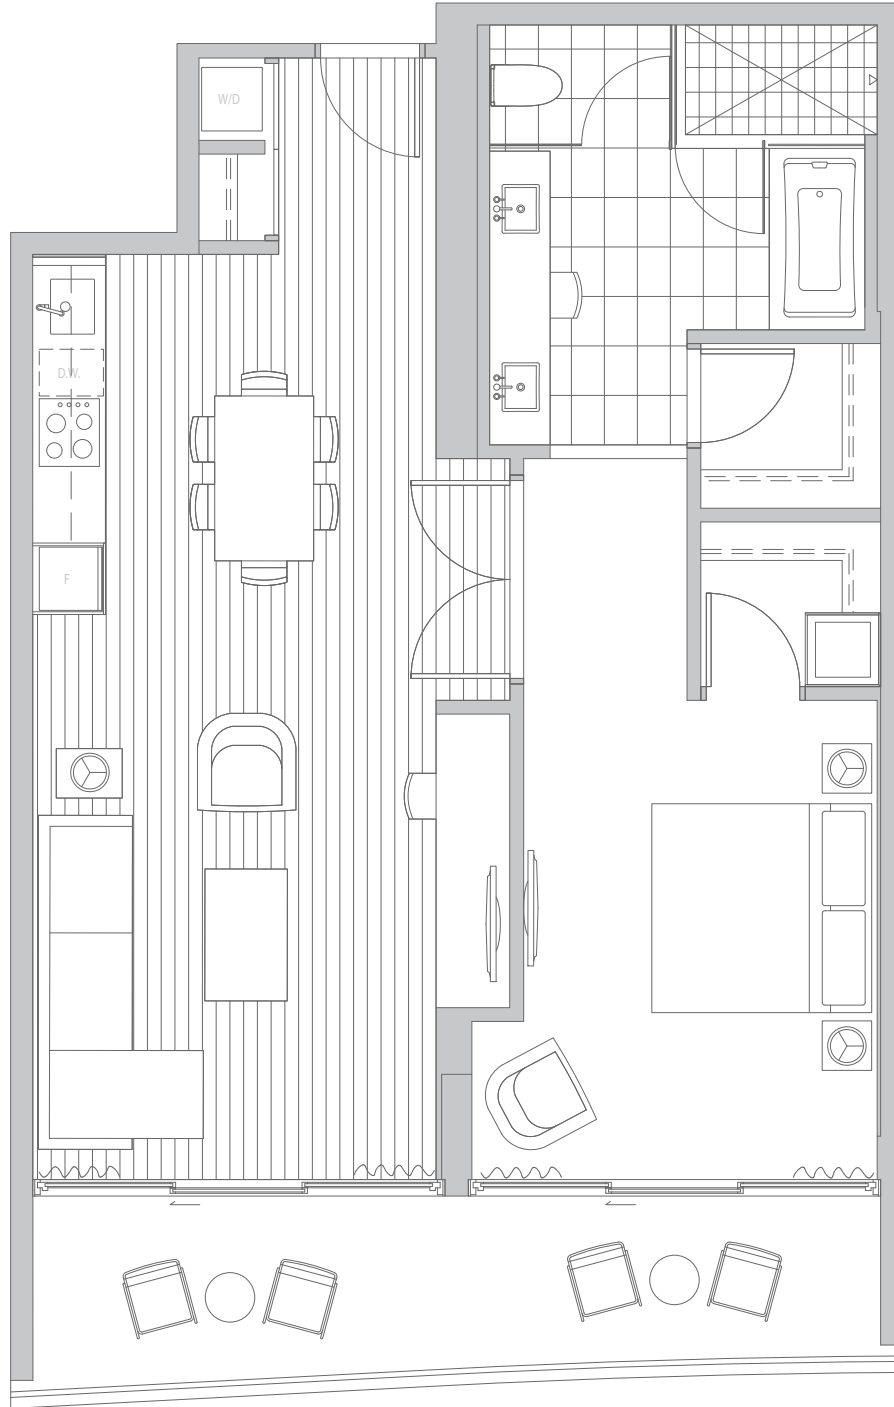

THE RITZ-CARLTON RESIDENCES®
WAIKIKI BEACH

GRAND RESIDENCE - ONE BEDROOM 02

Approximately 871 sq. ft.