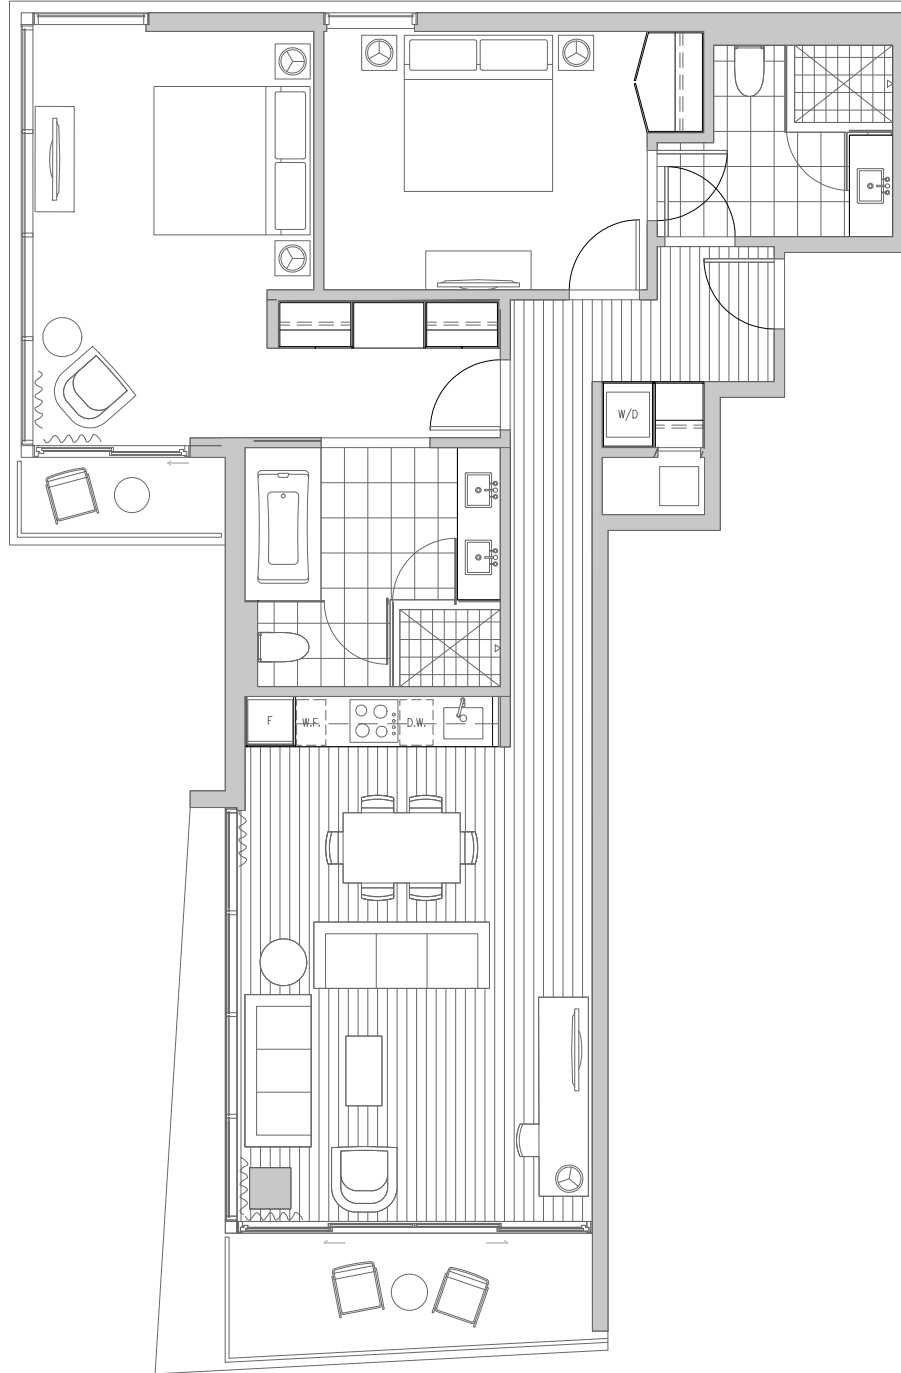

THE RITZ-CARLTON RESIDENCES®
WAIKIKI BEACH

GRAND RESIDENCE - SUPERIOR TWO BEDROOM 01

Approximately 1,138 sq. ft.