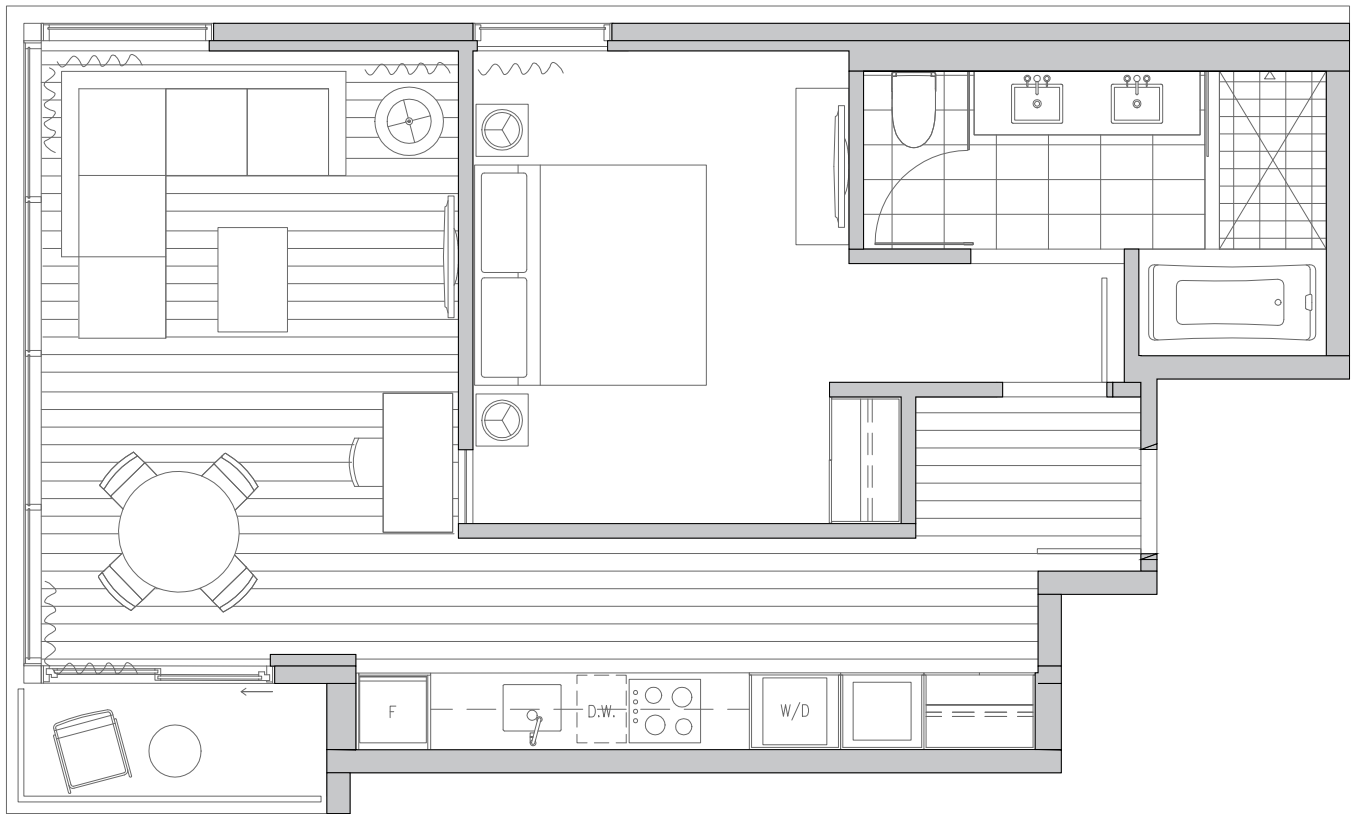

THE RITZ-CARLTON RESIDENCES®
WAIKIKI BEACH

DELUXE RESIDENCE - ONE BEDROOM 01

Approximately 660 sq. ft.